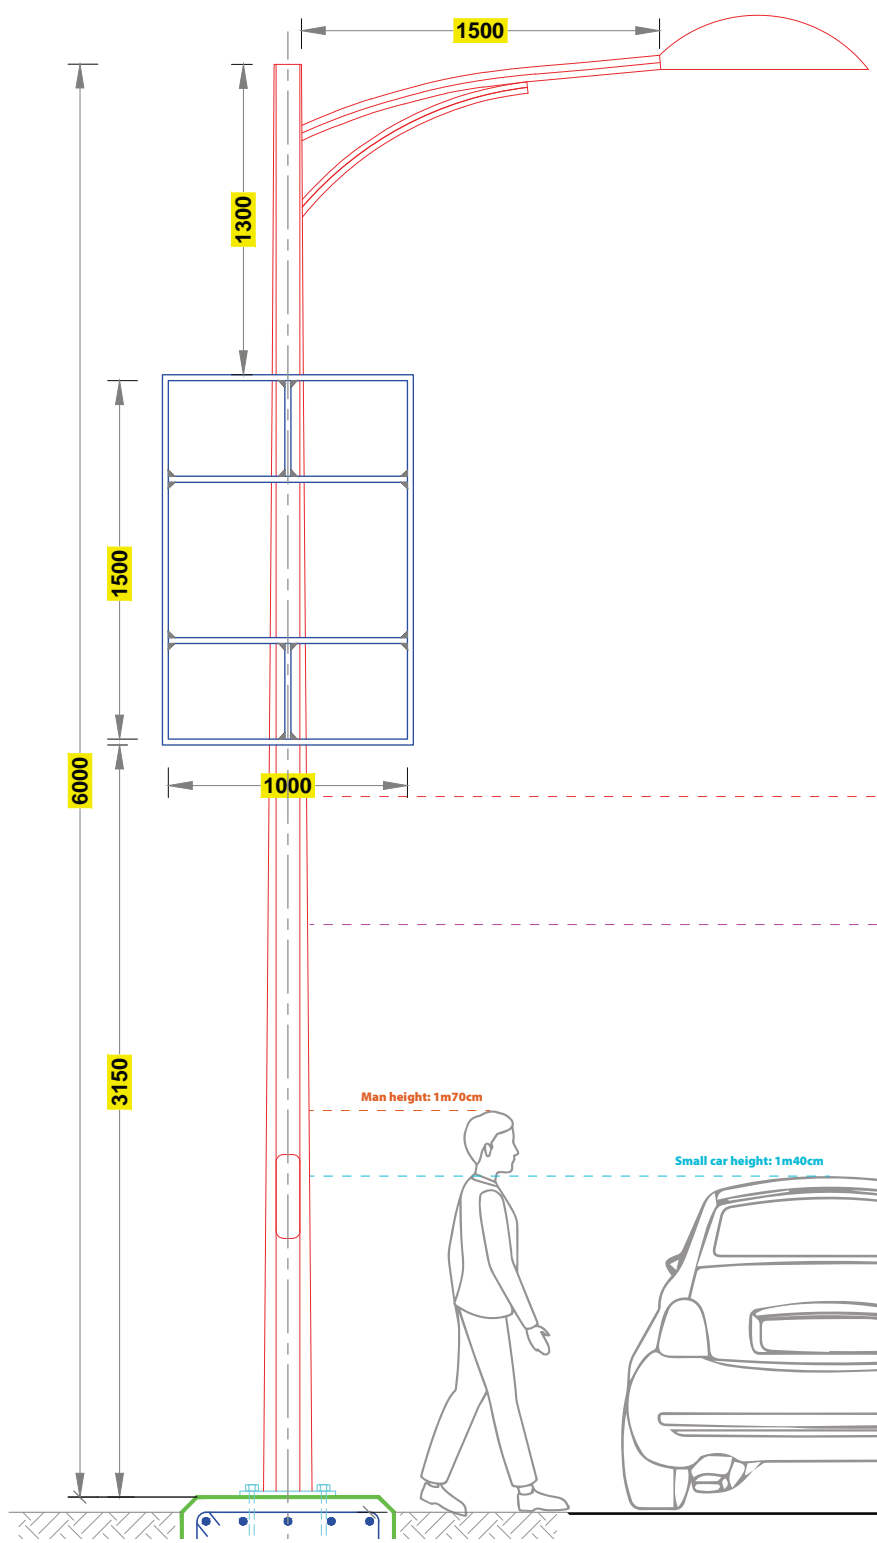

**ADVERTISE HERE**

**T: 460 2944**

**M: 5509 1878**

**info@maximise.mu**

Visual Height  
150 cm

**Artwork Size:**  
W:100cm x H: 150cm

Size specs on the lamp posts