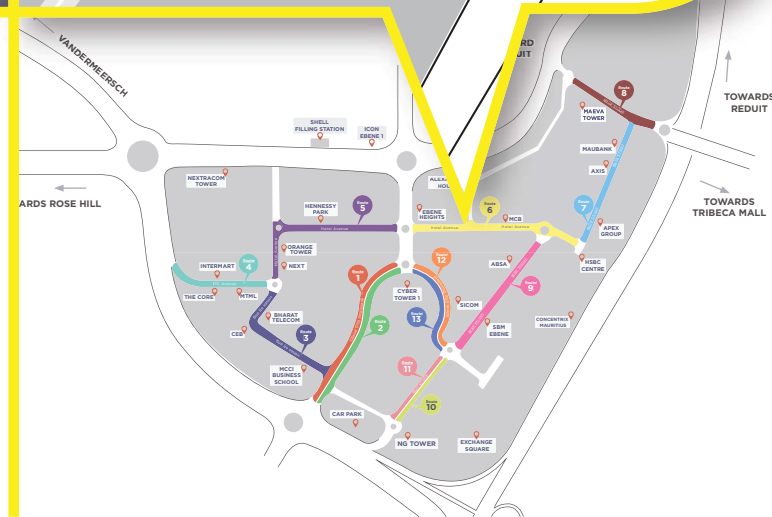

**Route 5  
Total Number  
of Lamppost**

**Route 5A 19**

**Route 5B (Reverse side) 21**

**Route 5A**  
Hotel Avenue -  
Nex Rd About to Cyber Way Rd About  
via Hennessy Park

**Route 5B (Reverse side)**  
Hotel Avenue -  
Cyber Way Rd About to Nex Rd About  
via Hennessy Park

**Route  
6**

**Hotel Avenue -  
Ebene Heights to HSBC Center via MCB**

**Route 6  
Total Number  
of Lamppost**

**15**

**Rates/month**

**Route 6A**  
Hotel Avenue -  
Ebene Heights to HSBC Center via MCB

**Rs 66,300<sup>+vat</sup>**  
**Rental:** Rs 37,500  
**Printing:** Rs 22,500  
**A.S.F:** Rs 6,300

**Route 6B (Reverse side)**  
HSBC Center to Ebene Heights via MCB

**Rs 66,300<sup>+vat</sup>**  
**Rental:** Rs 37,500  
**Printing:** Rs 22,500  
**A.S.F:** Rs 6,300

**Route 7**

**Bank Street -  
HSBC Center to Maubank**