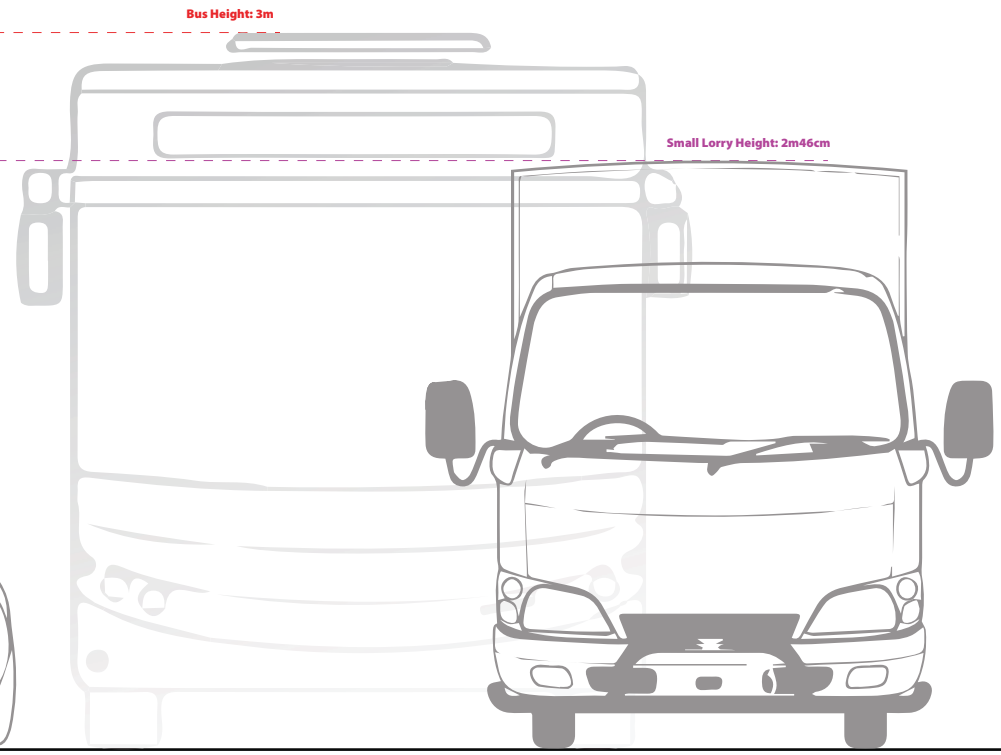

**ADVERTISE HERE**

**T: 460 2944**

**M: 5509 1878**

**info@maximise.mu**

Visual Height  
150 cm

**Artwork Size:**  
W:100cm x H: 150cm

Size specs on the lamp posts