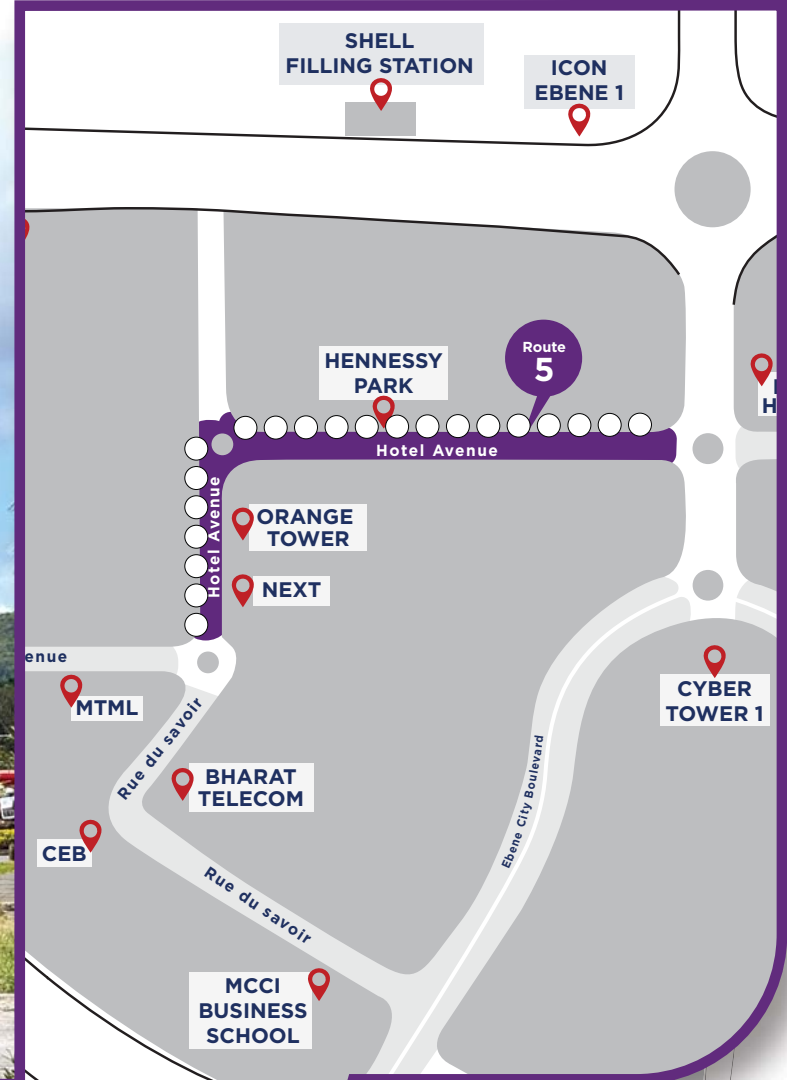

**Route 3B (Reverse side)**  
Rue du Savoir -  
Nex Rd About to MCCI, via CEB

**Rs 53,040<sup>+vat</sup>**  
Rental: Rs 30,000  
Printing: Rs 18,000  
A.S.F: Rs 5,040

**Route  
5**

**Hotel Avenue -  
Nex Rd About to Cyber Way Rd About  
via Hennessy Park**

**Route 5  
Total Number  
of Lamppost**

**Route 5A 19**

**Route 5B (Reverse side) 21**

**Route 5A**  
Hotel Avenue -  
Nex Rd About to Cyber Way Rd About  
via Hennessy Park

**Route 5B (Reverse side)**  
Hotel Avenue -  
Cyber Way Rd About to Nex Rd About  
via Hennessy Park